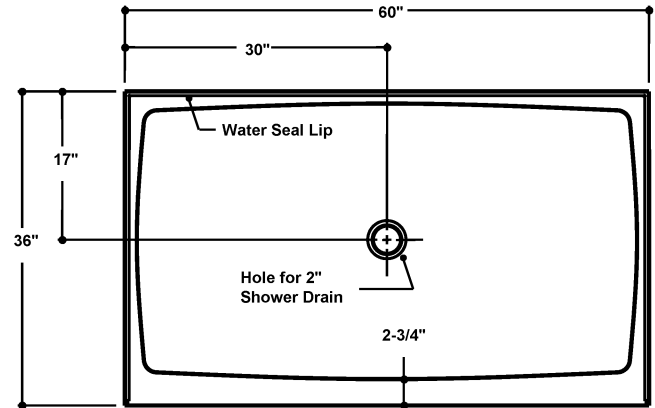

60" x 36" SHOWER (3 PANEL)

Standard Shower Package - Model SP6036-3

Package includes: Base (SB6036), Wall Panels (SW6036-3)
Soap Holder (SH-1) and Shampoo Holder (SH-2)

Shower Base Model SB6036

Wall Panels Model SW6036-3

NOTES:

1. Shower Bases have molded texture pattern for slip resistance and 1" water seal lip
2. All Shower Walls are 3/8" thick
3. Custom size base and wall panels are available
4. Base and Walls are cast products and, as such, variations in finish dimensions will occur - Normal Tolerance $\pm 1/4"$