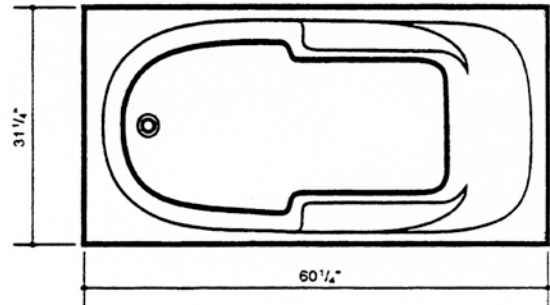

BATHTUBS / WHIRLPOOLS - 5'

Model BT6031

(Available with Whirlpool Option)