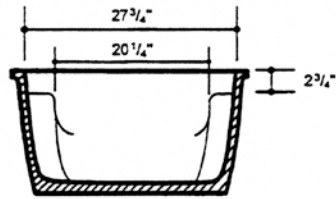

BATHTUBS / WHIRLPOOLS - 5'

Model BT6031

(Available with Whirlpool Option)