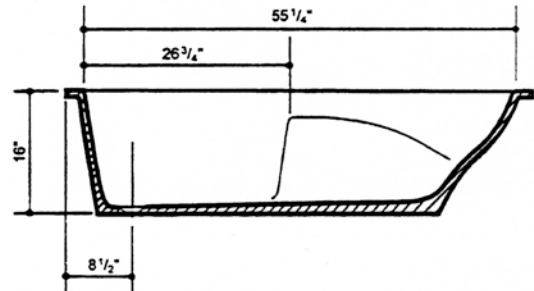

BATHTUBS / WHIRLPOOLS - 5'

Model BT6031

(Available with Whirlpool Option)