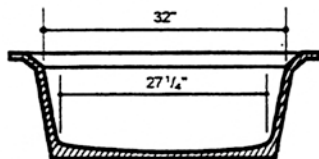

# BATHTUBS / WHIRLPOOLS - 5'

### NOTES:

1. Specify Right hand or Left hand Drain.
2. Tubs are cast products and, as such, variations in finish dimensions will occur - Normal Tolerance  $\pm 1/4"$