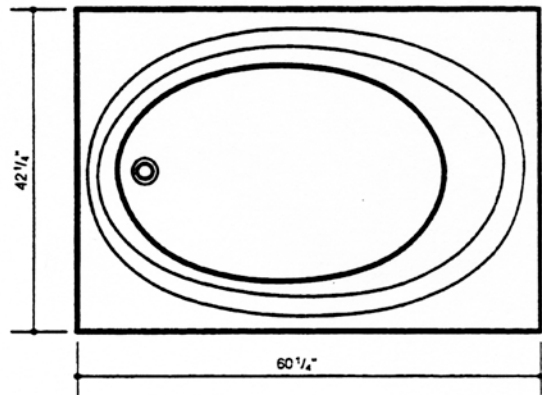

# BATHTUBS / WHIRLPOOLS - 5'

### NOTES:

1. Specify Right hand or Left hand Drain.
2. Tubs are cast products and, as such, variations in finish dimensions will occur - Normal Tolerance  $\pm 1/4"$