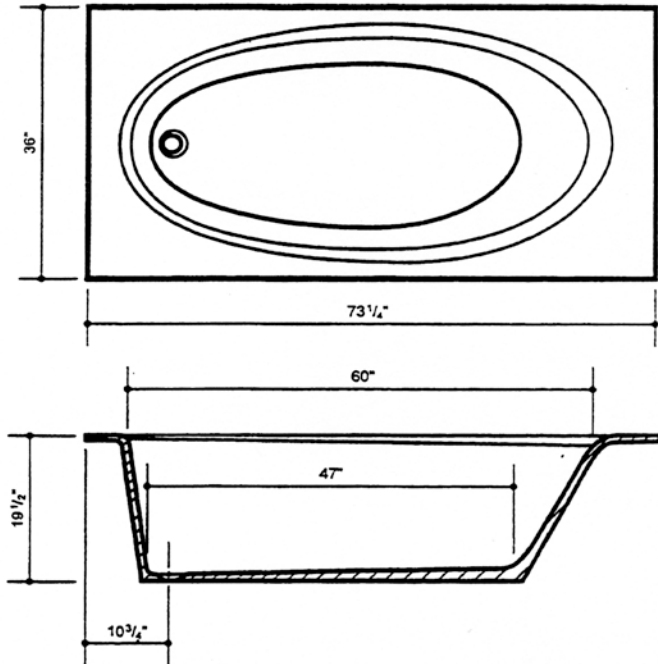

BATHTUBS / WHIRLPOOLS - 6'

Model BT7336

(Available with Whirlpool Option)

Model BT7342

(Available with Whirlpool Option)

NOTES:

1. Specify Right hand or Left hand Drain.
2. Tubs are cast products and, as such, variations in finish dimensions will occur - Normal Tolerance $\pm 1/4"$