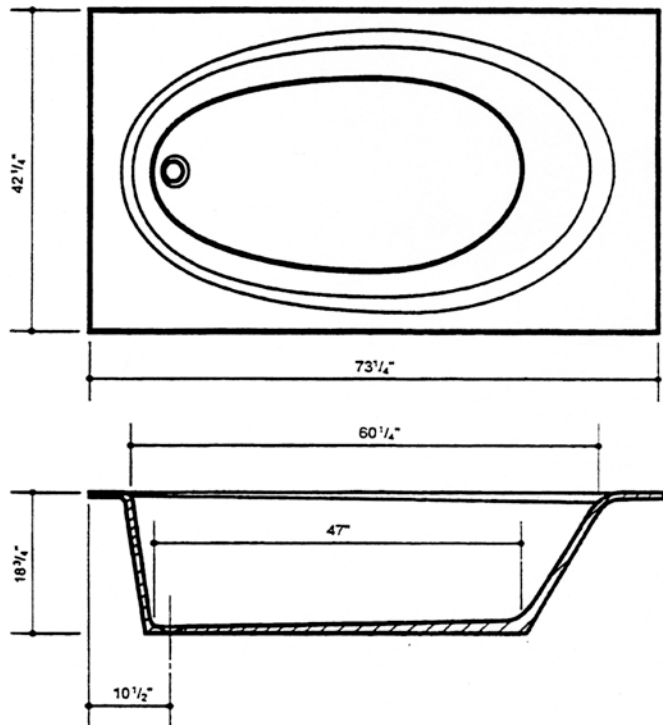

BATHTUBS / WHIRLPOOLS - 6'

Model BT7336

(Available with Whirlpool Option)

Model BT7342

(Available with Whirlpool Option)

NOTES:

1. Specify Right hand or Left hand Drain.
2. Tubs are cast products and, as such, variations in finish dimensions will occur - Normal Tolerance $\pm 1/4"$