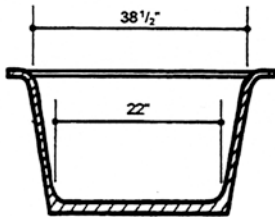

BATHTUBS / WHIRLPOOLS - 6'

Model BT7336

(Available with Whirlpool Option)

Model BT7342

(Available with Whirlpool Option)

NOTES:

1. Specify Right hand or Left hand Drain.
2. Tubs are cast products and, as such, variations in finish dimensions will occur - Normal Tolerance $\pm 1/4"$