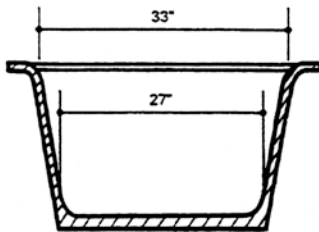

BATHTUBS / WHIRLPOOLS - 6'

Model BT7336

(Available with Whirlpool Option)

Model BT7342

(Available with Whirlpool Option)

NOTES:

1. Specify Right hand or Left hand Drain.
2. Tubs are cast products and, as such, variations in finish dimensions will occur - Normal Tolerance $\pm 1/4"$